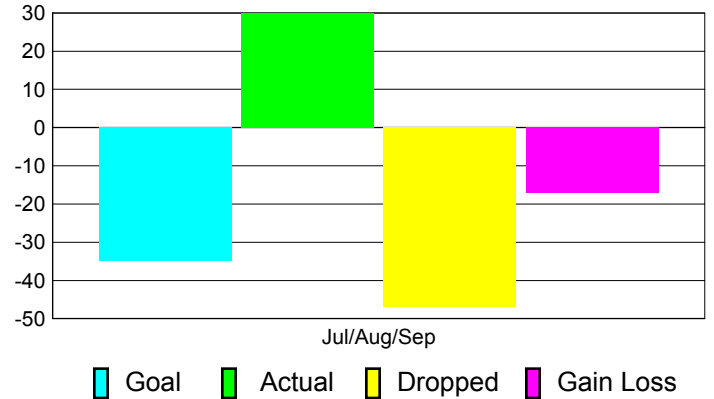

Membership Results 2012-2013

Goal, New, Dropped, Gain/Loss

Comparison of Membership Gain/Loss

Current Year Compared to the Previous Year